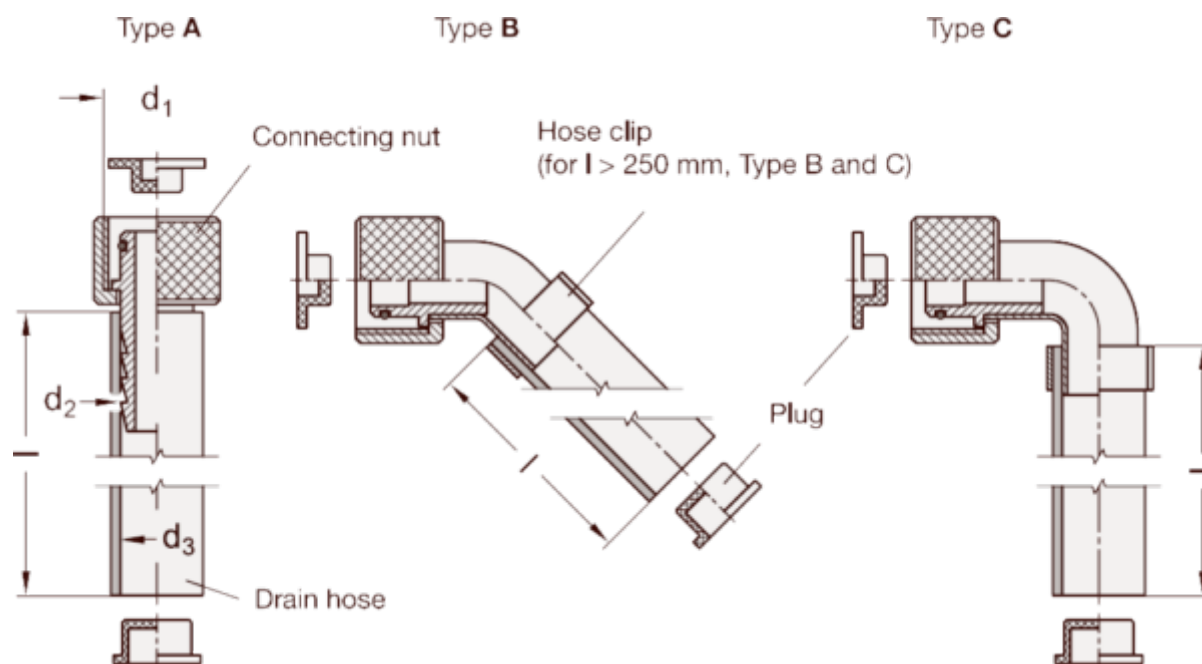

# Data Sheet

Article number: 20880122B500T

Description: E+G GN 880.1-22-B-500-T

Connector pieces with hose, M22x1.5 / Ø15

## Measures

$d_2$	= 20
$d_3$	= 19
$l$	= 250
Thread $d_1$	= M26x1.5